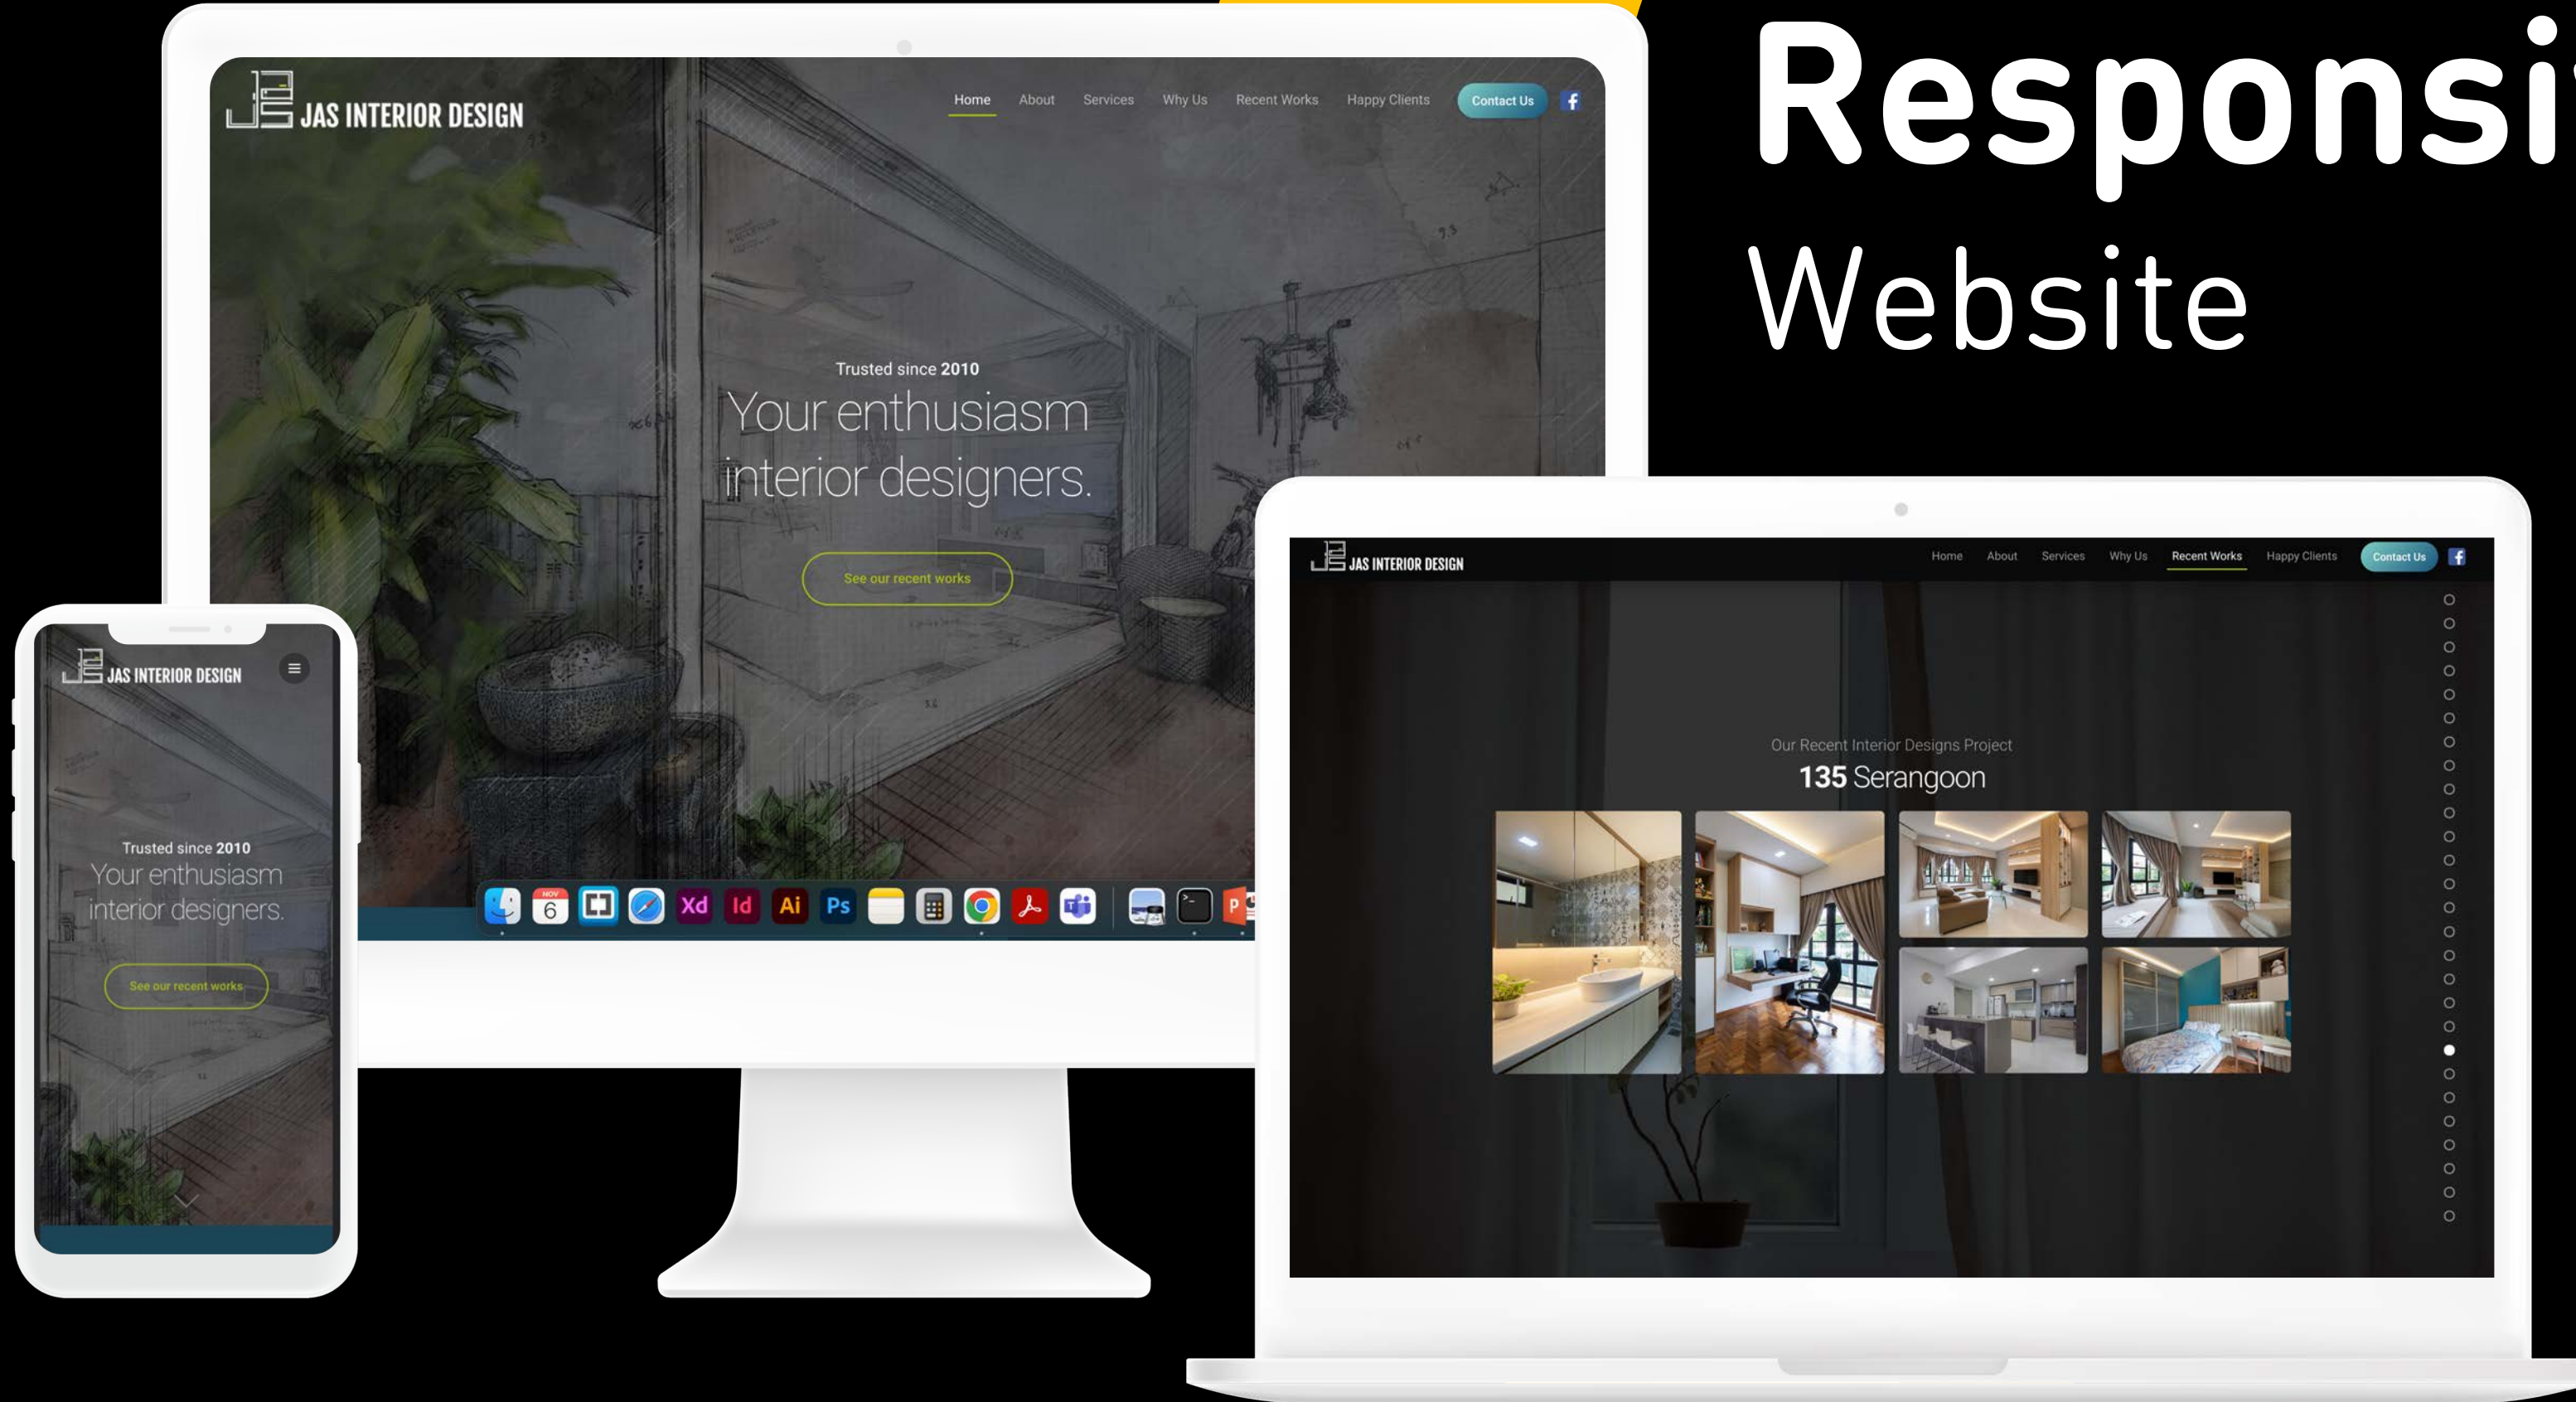

CHECK IT OUT ▶

eunice lee lih wei

Responsive Website

JAS Interior
Logo, Brand Identity, Website, etc

EXPLORE The Uncharted

<https://mayonis.com/eunice/>

A conceptual

problem solver who is strategically-centered and obsessively meticulous.