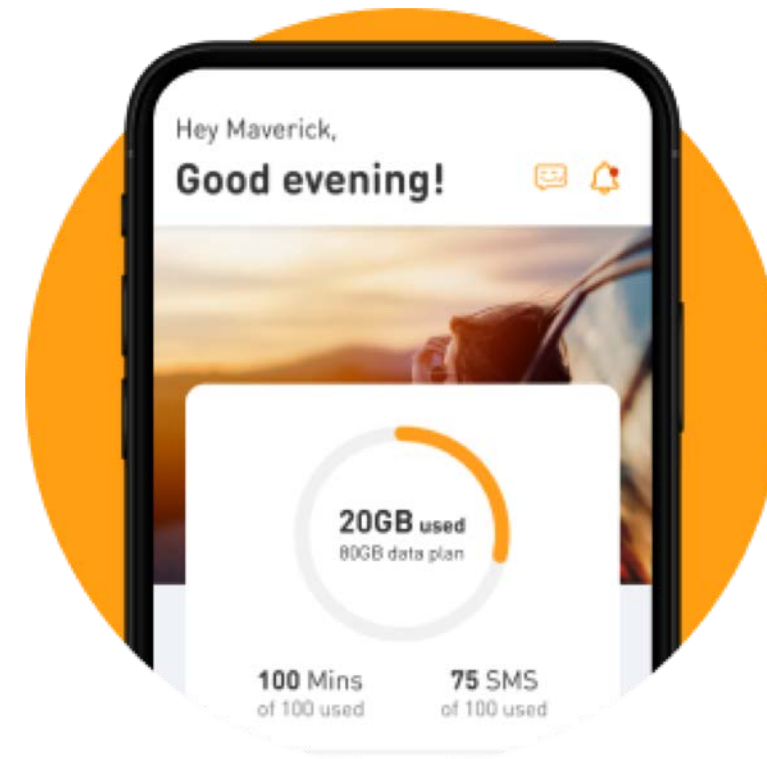

My M1+ App

build a better experience for you and we're now ready to introduce you to a

brand new world to M1!

your first bill is due soon