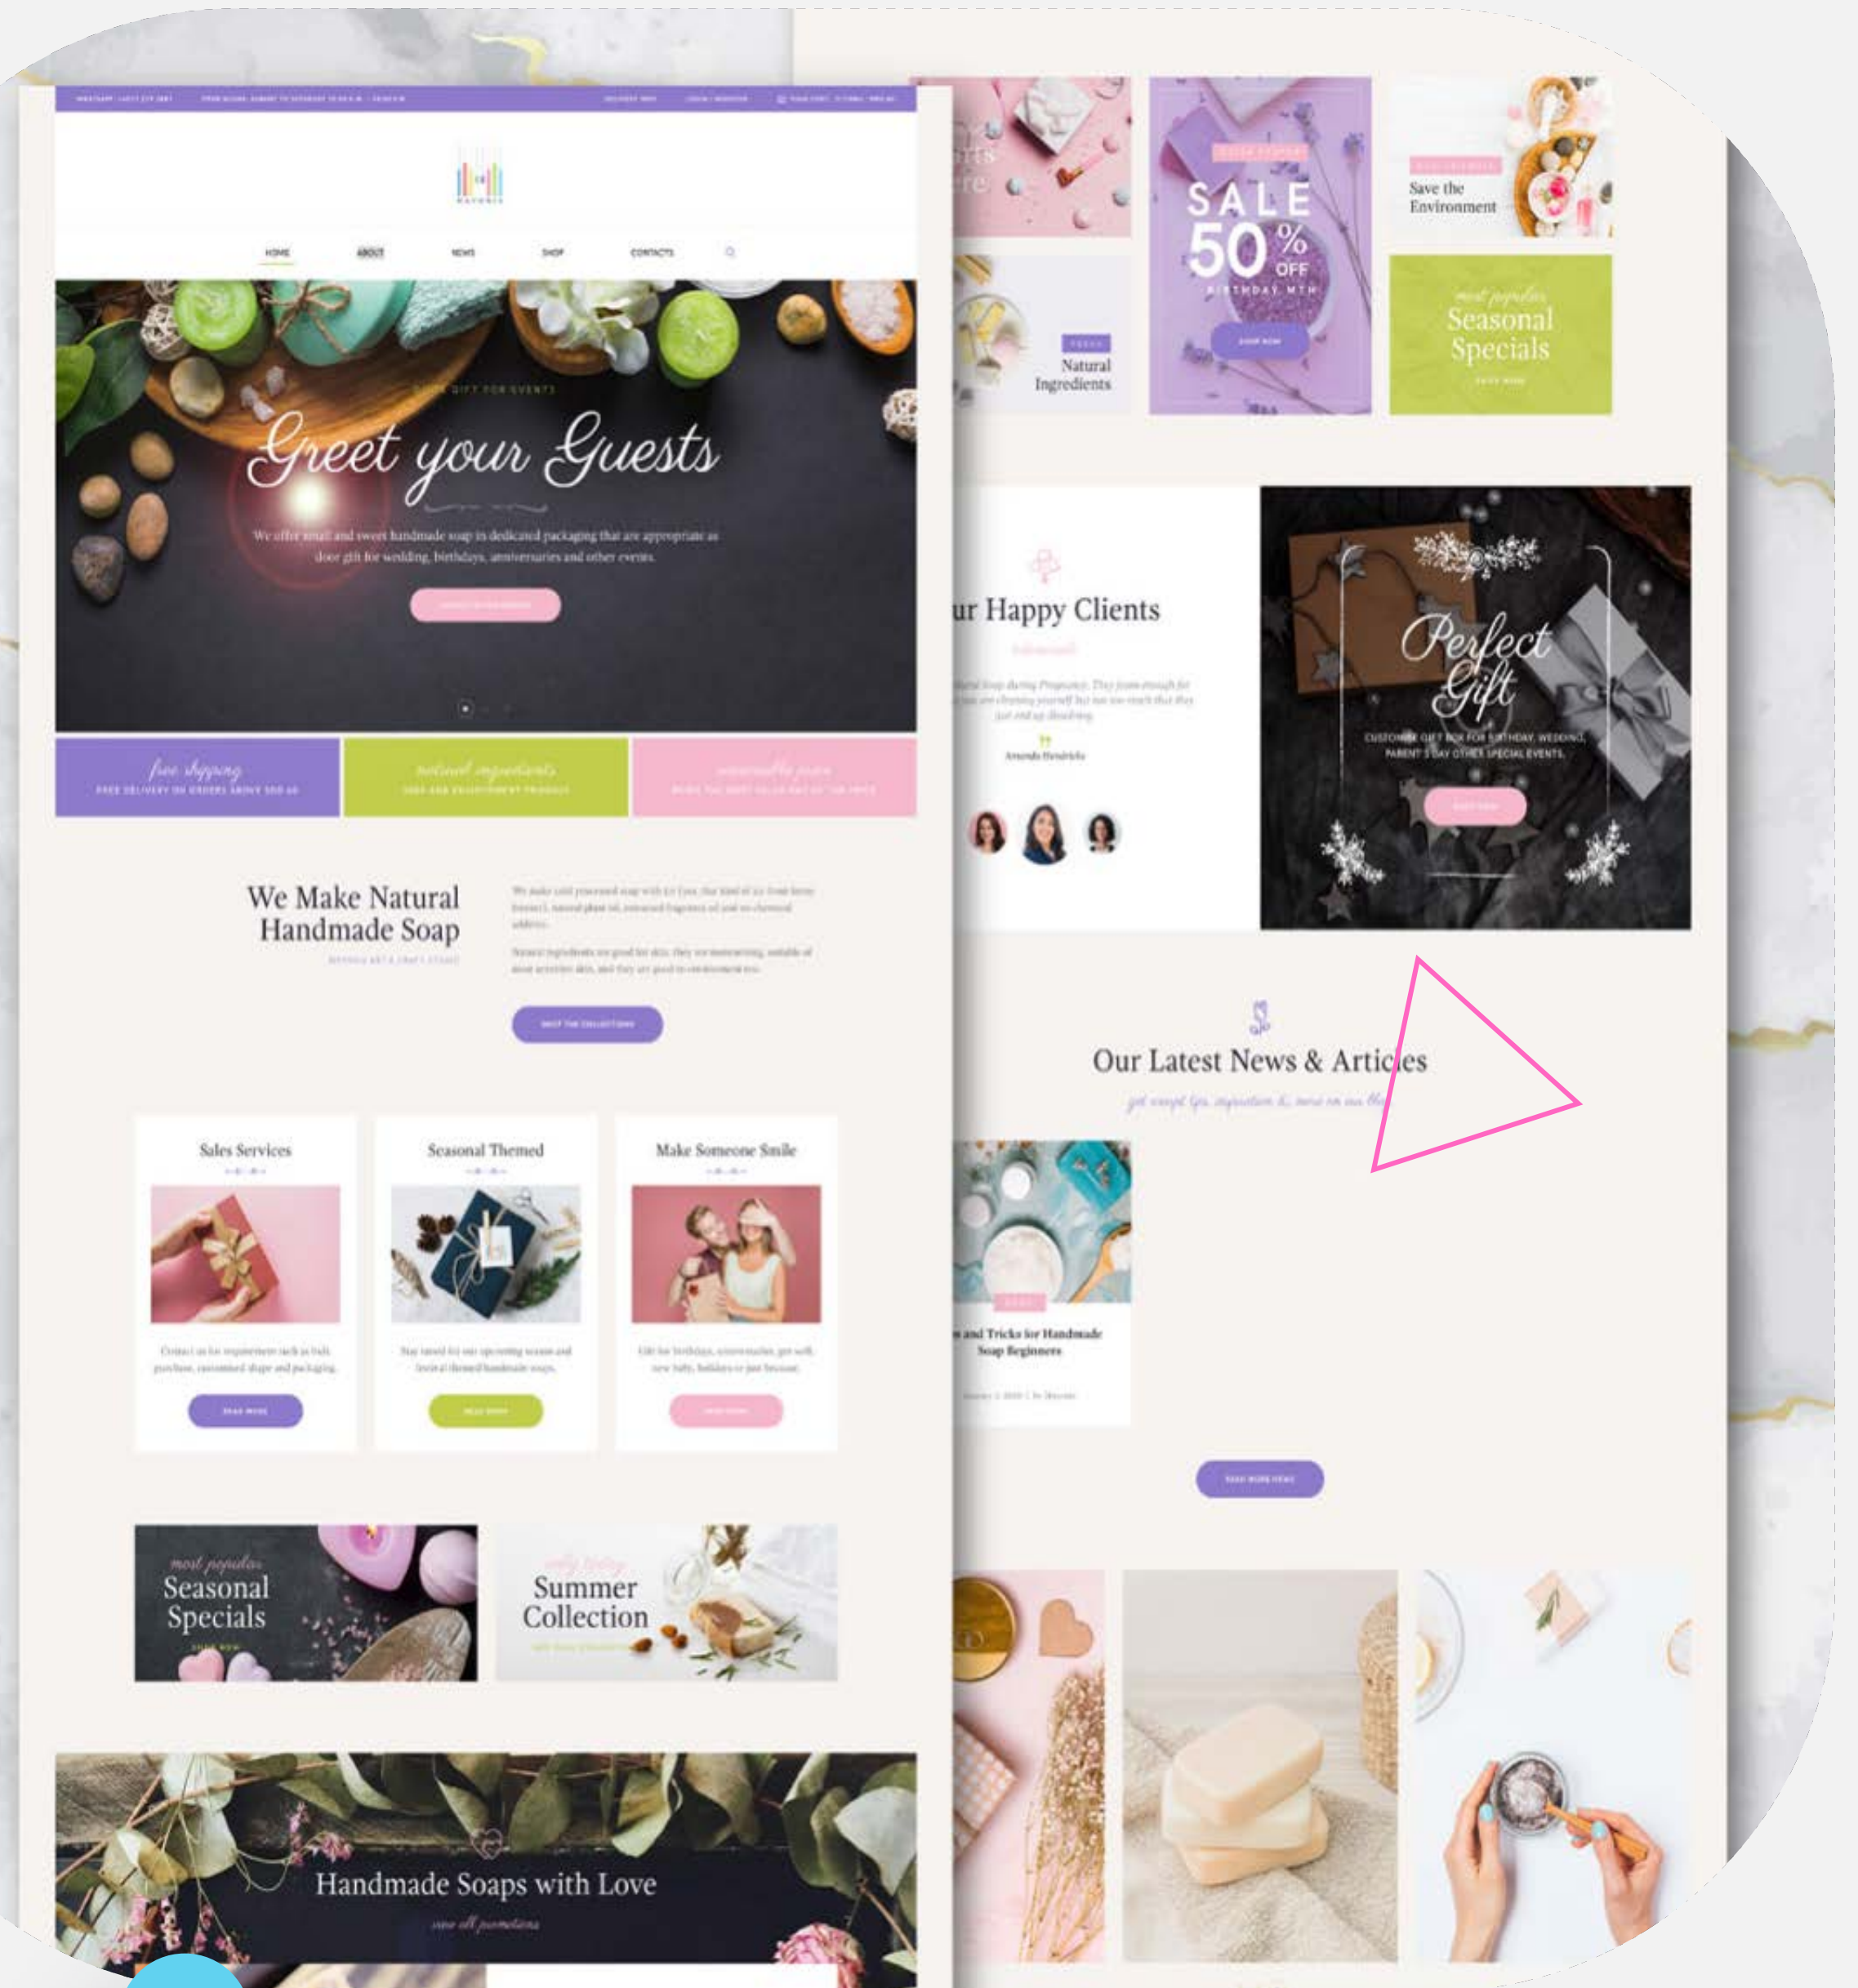

CHECK IT OUT ▶

eunice lee lih wei

Responsive Website

JAS Interior
Logo, Brand Identity, Website, etc

EXPLORE The Uncharted

<https://mayonis.com/eunice/>

A conceptual

problem solver who is strategically-centered and obsessively meticulous.