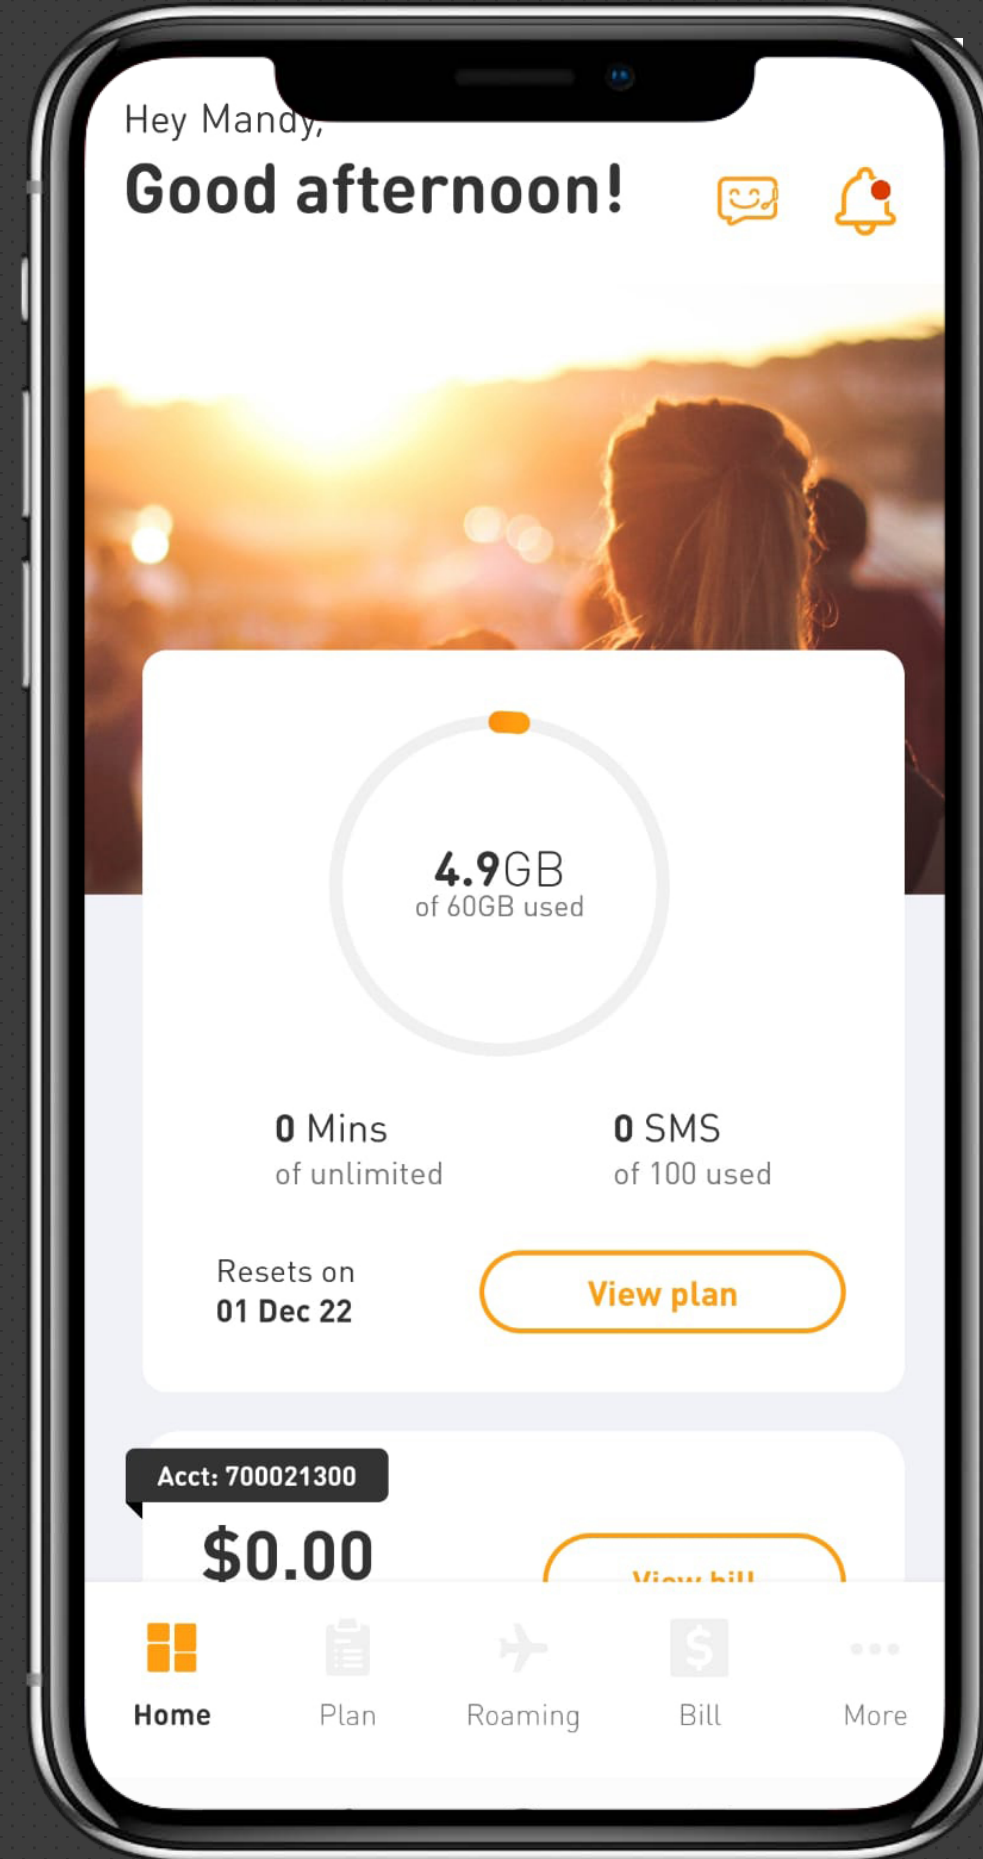

MY M1+ APP

UI UX DESIGN

App Landing Page

An awesome **golden hour** which has given positivity into our mind, brand new app design to surprise our customers.

#FF9E1B

#FFFFFF